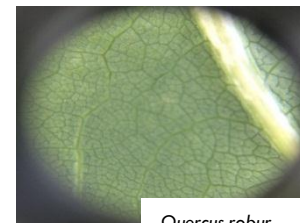

Quercus garryana
leaf underside with hairs (fely to touch)

Winter buds have reddish hairs