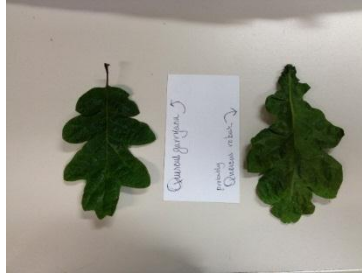

Quercus garryana

Oregon white oak - **native**

Quercus robur

English Oak - **non-native, can be invasive**

Two Similar Oak Species

Acorns are 3/4 - 1 in long, have no acorn stalk,

Acorns are 3/4-1 in long, have a long acorn-stalk, that is 1.2-2.8 in

Check leaf

Leaf base tapers to the petiole

Leaf base has a earlobe like attachment at petiole

Quercus garryana
leaf underside with hairs (fely to touch)

Winter buds have reddish hairs

Quercus robur
Underside of leaf is smooth to the touch (no hairs)

Winter buds do not have reddish hairs