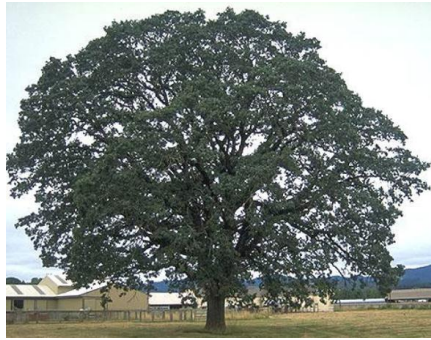

Quercus garryana

Oregon white oak - **native**

Quercus robur

English Oak - **non-native, can be invasive**

Two Similar Oak Species

Tree form