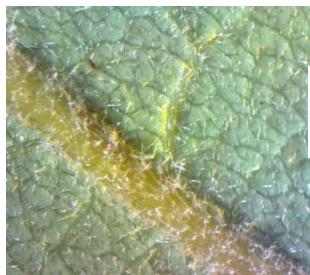

Quercus garryana

Oregon white oak - **native**

Quercus robur

English Oak - **non-native, can be invasive**

Two Similar Oak Species

Acorns are 3/4 - 1 in long, have no acorn stalk,

Acorns are 3/4-1 in long, have a long acorn-stalk, that is 1.2-2.8 in

Check leaf

Leaf base tapers to the petiole

Leaf base has a earlobe like attachment at petiole

Quercus garryana
leaf underside with hairs (fely to touch)

Winter buds have reddish hairs

Quercus robur
Underside of leaf is smooth to the touch (no hairs)

Winter buds do not have reddish hairs